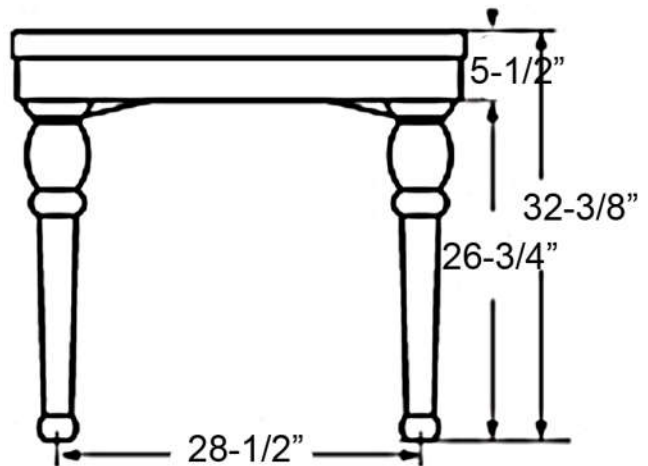

VERSAILLES 36" CONSOLE

Cat. No.
PGVCS

W: 35-1/2"
D: 22-5/8"
H: 32-3/8"

Features:

- ▶ Fine Fire Clay for Durability
- ▶ Large Deck
- ▶ Mounting Hardware Included

Colors:
WH White

Compliance Certification
Meets or exceeds the following specifications: ASME 112.19.2.2018 for Fire Clay fixtures.

| | |
|------------------------------------|---------|
| 36" console side deck: | 6-1/2" |
| Back of basin to center of faucet: | 2-1/2" |
| Back of basin to center of drain: | 7-1/2" |
| Mount bolts height: | 29-1/2" |
| Faucet and spout holes: | 1-3/8" |

Interior Dimensions:

Basin Interior: 18-3/8" x 12-5/8"
Basin Depth: 9-1/4"

Dimensions of fixture are nominal and may vary within the range of tolerances established by ANSI Standard A112.19.2. Dimensions and specifications subject to change without notice.