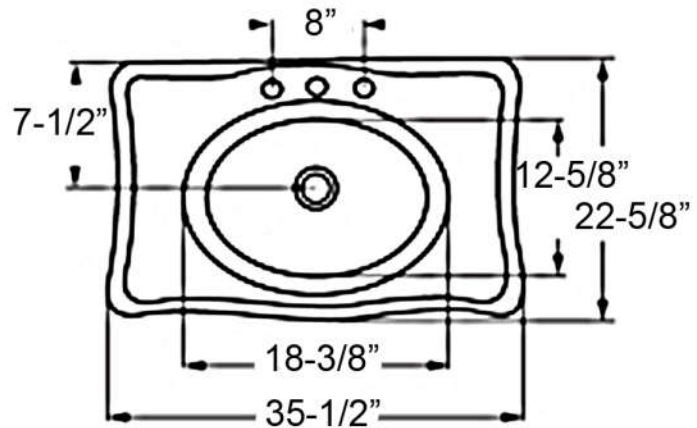

VERSAILLES 36" CONSOLE

Cat. No.
PGVCS

W: 35-1/2"
D: 22-5/8"
H: 32-3/8"

Features:

- ▶ Fine Fire Clay for Durability
- ▶ Large Deck
- ▶ Mounting Hardware Included

Colors:
WH White

Compliance Certification
Meets or exceeds the following specifications: ASME 112.19.2.2018 for Fire Clay fixtures.

| | |
|------------------------------------|---------|
| 36" console side deck: | 6-1/2" |
| Back of basin to center of faucet: | 2-1/2" |
| Back of basin to center of drain: | 7-1/2" |
| Mount bolts height: | 29-1/2" |
| Faucet and spout holes: | 1-3/8" |

Interior Dimensions:

Basin Interior: 18-3/8" x 12-5/8"
Basin Depth: 9-1/4"

Dimensions of fixture are nominal and may vary within the range of tolerances established by ANSI Standard A112.19.2. Dimensions and specifications subject to change without notice.